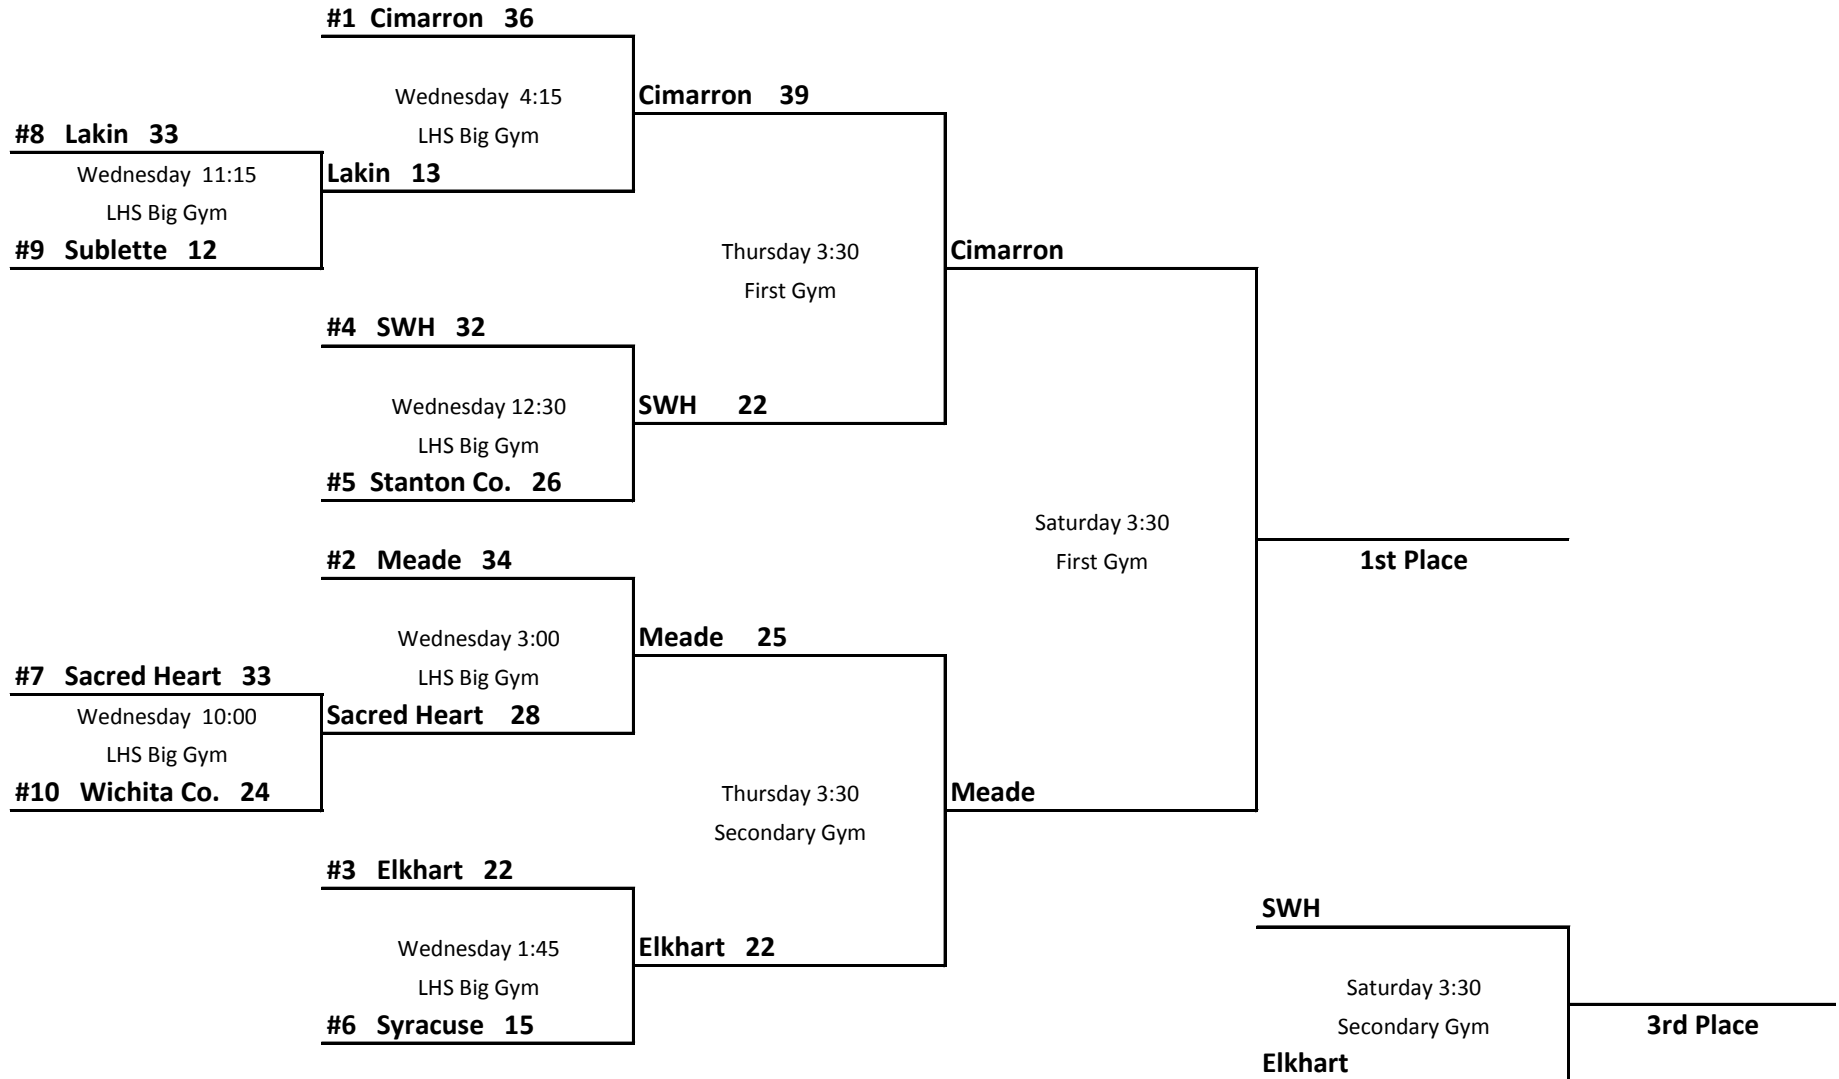

HPL-JH "A" Girls Bracket - 2017-18

Wednesday at Lakin

Thursday Semi-Finals at Stanton County

Saturday Finals at Sublette

Wednesday Games Played in HS BIG Gym

TOP SIDE OF THE BRACKET - HOME TEAM & WEAR WHITE JERSEYS