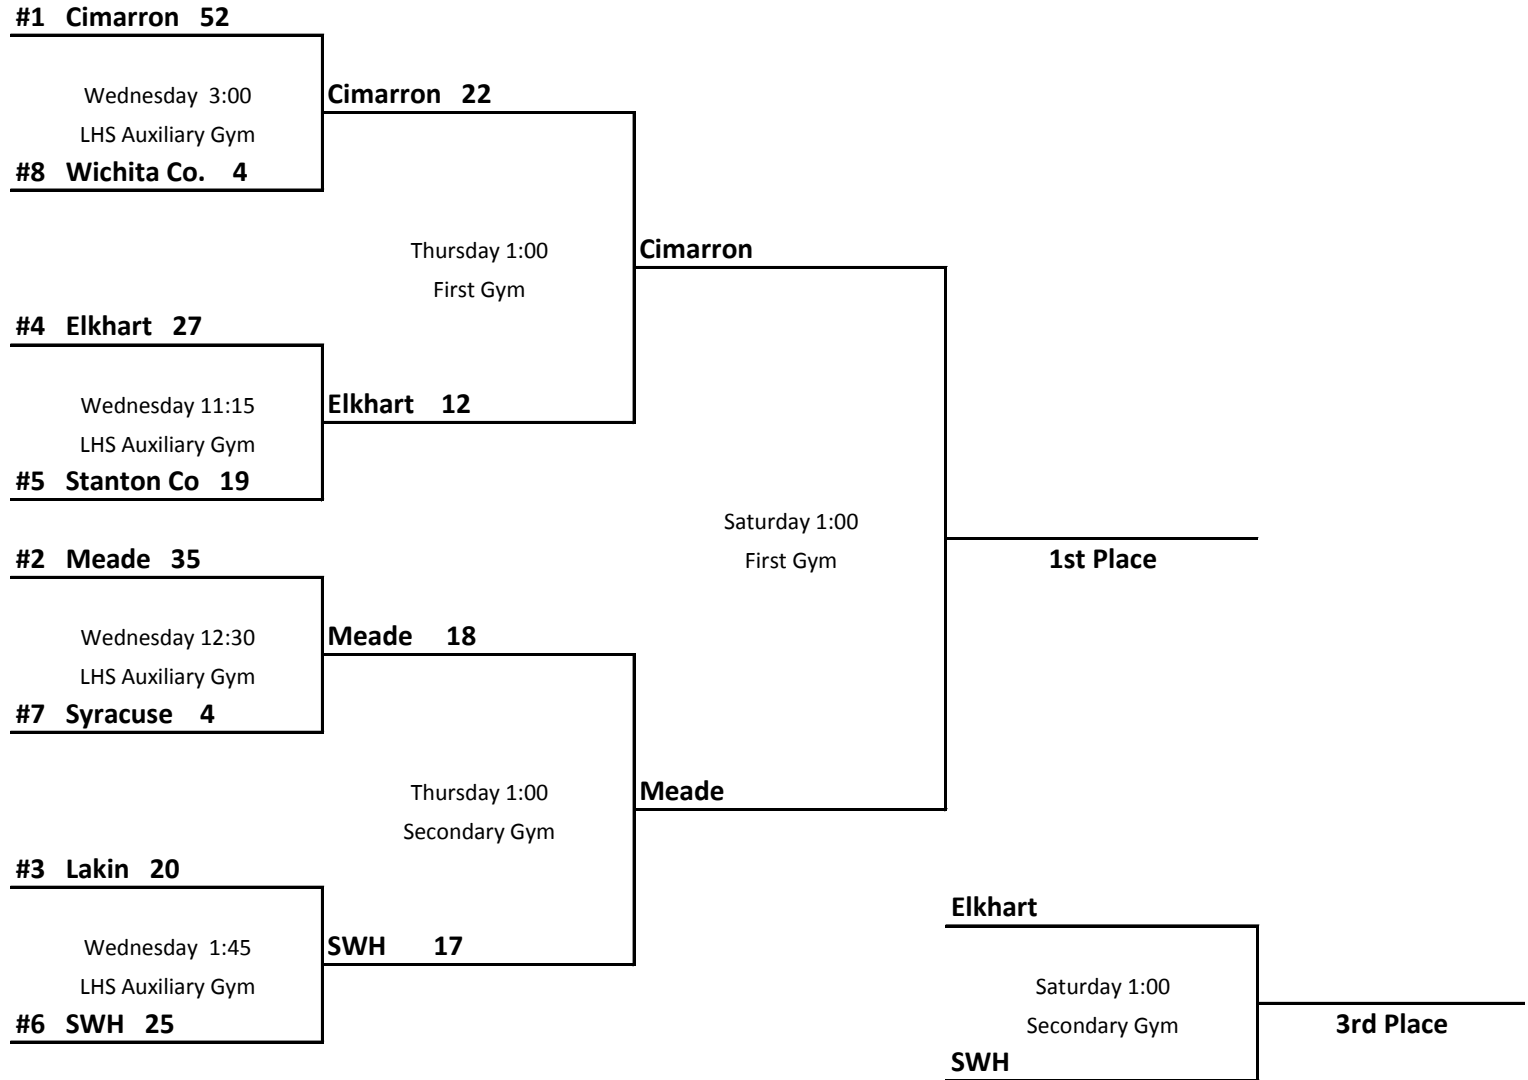

HPL-JH "B" Girls Bracket - 2017-18

Wednesday at Lakin

Thursday Semi-Finals at Stanton County

Saturday Finals at Sublette

Wednesday Games Played in LHS Auxiliary Gym

TOP SIDE OF THE BRACKET - HOME TEAM & WEAR WHITE JERSEYS